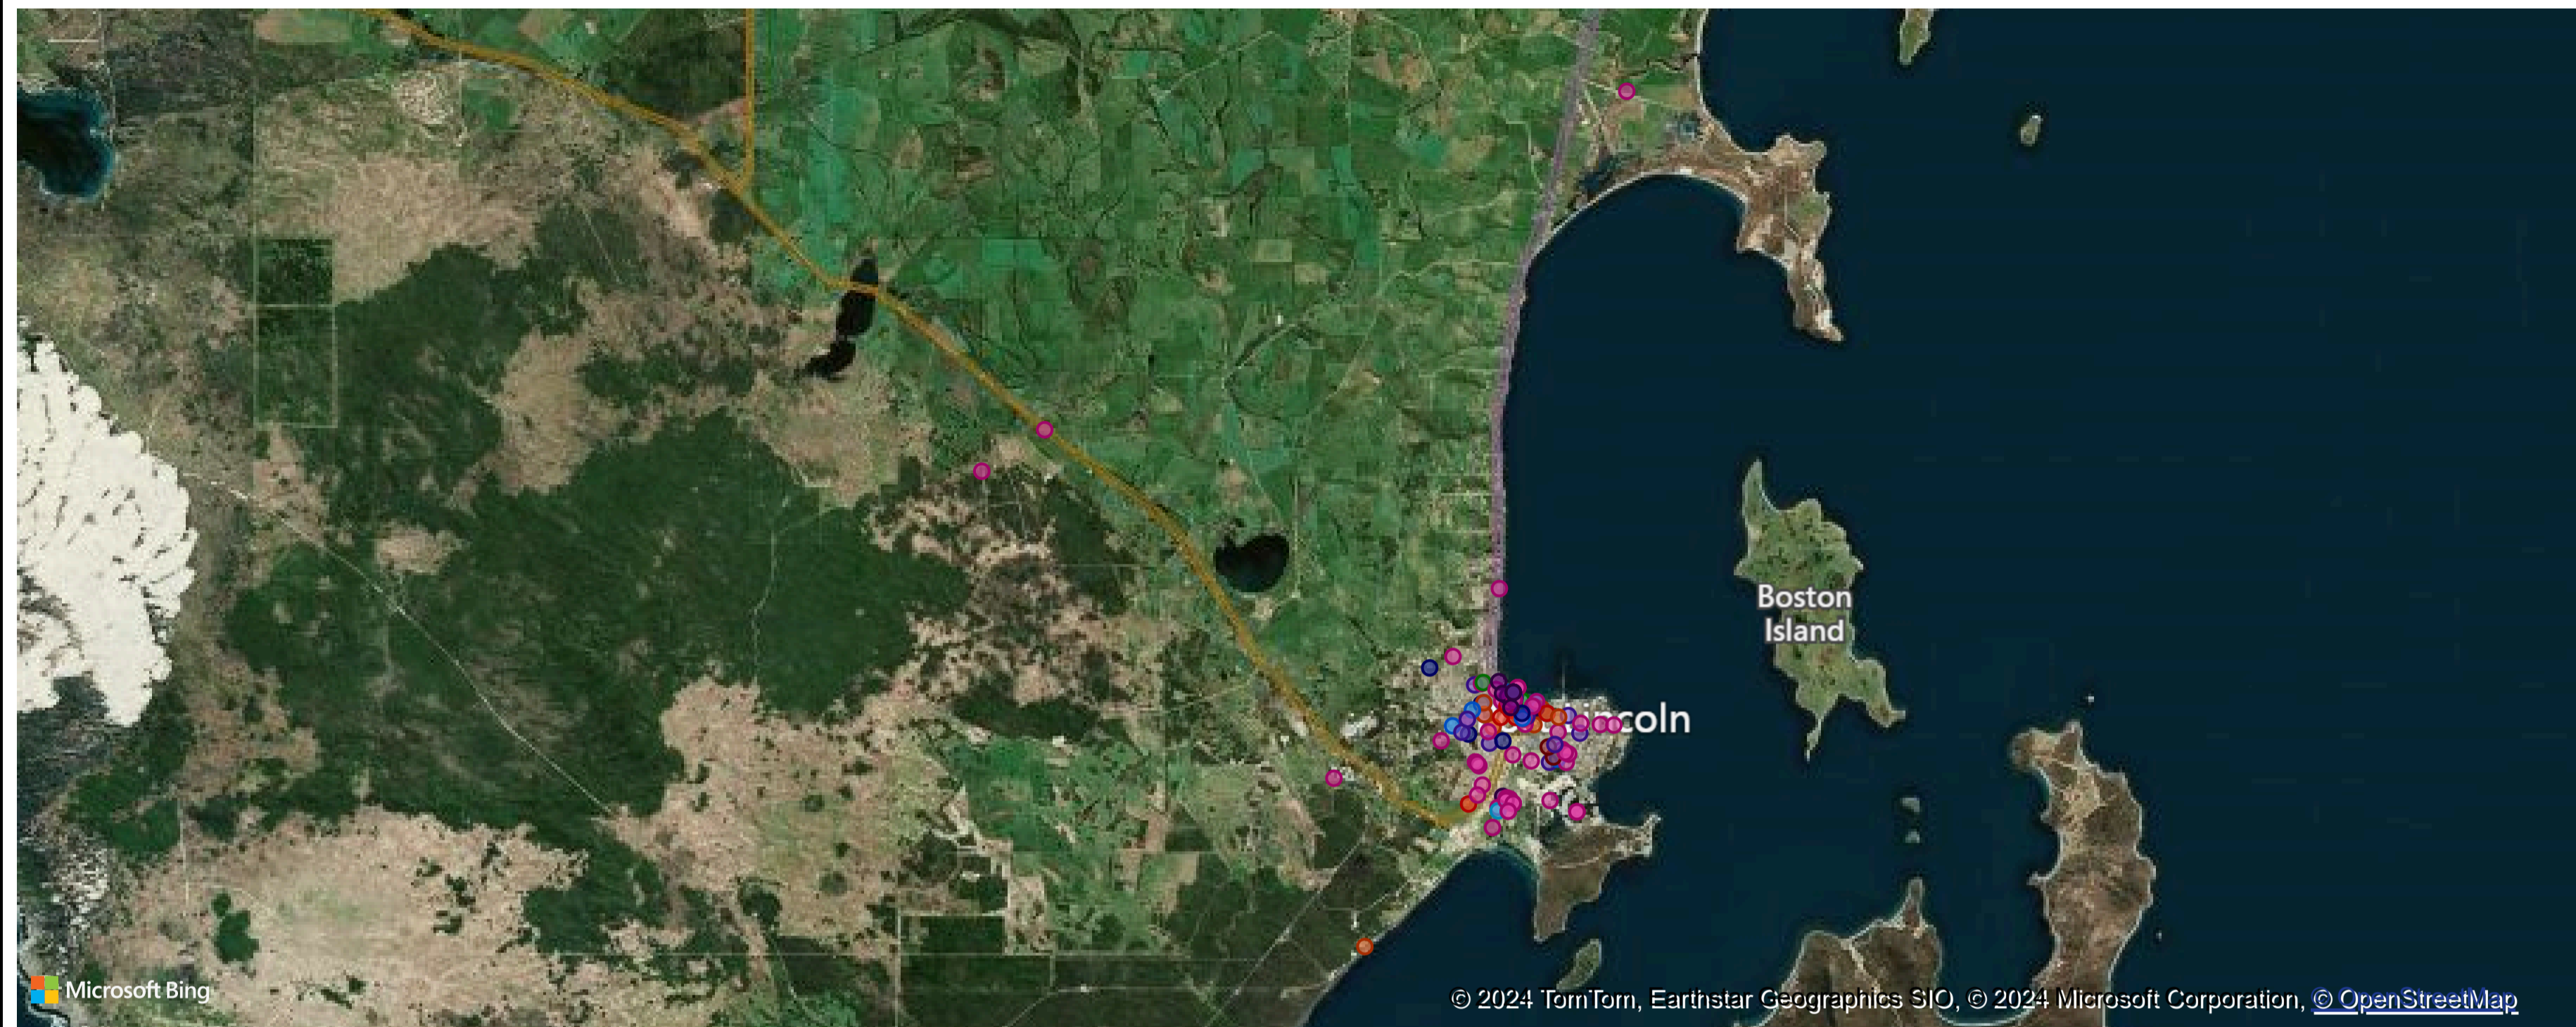

Primary category ● Accom... ● Animals, ... ● Citizens... ● Commu... ● Commu... ● Education ● Employ... ● Environ... ● Finance, I... ● Govern...

Subjects

All

Primary category

All

Organization Name

- ☐ Al-Anon Family Groups - Port Lincoln
- ☐ Anglican Parish of Port Lincoln
- ☐ Australian Navy Cadets - Port Lincoln
- ☐ Australian Red Cross - Port Lincoln
- ☐ Baptist Care SA - Port Lincoln
- ☐ Be Active - Port Lincoln
- ☐ Bedford Port Lincoln
- ☐ Blue Water Raiders Dragon Boat Club
- ☐ Boston Football Club
- ☐ Boston Netball Club
- ☐ Cara - Port Lincoln
- ☐ Cellar Folk Club
- ☐ Charlton Cricket Club
- ☐ Child & Adolescent Mental Health Service - Port Li...
- ☐ Child & Family Health Service - Port Lincoln
- ☐ City of Port Lincoln
- ☐ Community Bridging Services (CBS) Inc. - Port Lin...
- ☐ Community House Port Lincoln
- ☐ Country Arts SA - Southern Eyre Peninsula
- ☐ Coyotes Baseball Club
- ☐ Croatian Sporting Club of Port Lincoln Inc.

Organization	Sessions 19-20	Sessions 20-21	Sessions 21-22	Sessions 22-23
Al-Anon Family Groups - Port Lincoln				27
Anglican Parish of Port Lincoln	12	17	19	19
Australian Navy Cadets - Port Lincoln	43	34	38	51
Australian Red Cross - Port Lincoln	62	63	30	19
Baptist Care SA - Port Lincoln				8
Be Active - Port Lincoln				1
Bedford Port Lincoln				56
Blue Water Raiders Dragon Boat Club	3	5	3	6
Boston Football Club	45	127	65	15
Boston Netball Club	28	36	37	9
Cara - Port Lincoln				150
Cellar Folk Club	2	20	4	4
Charlton Cricket Club	7	10	10	4
Child & Adolescent Mental Health Service - Port Lincoln	163	77	77	80
Total	4629	5005	5146	5925