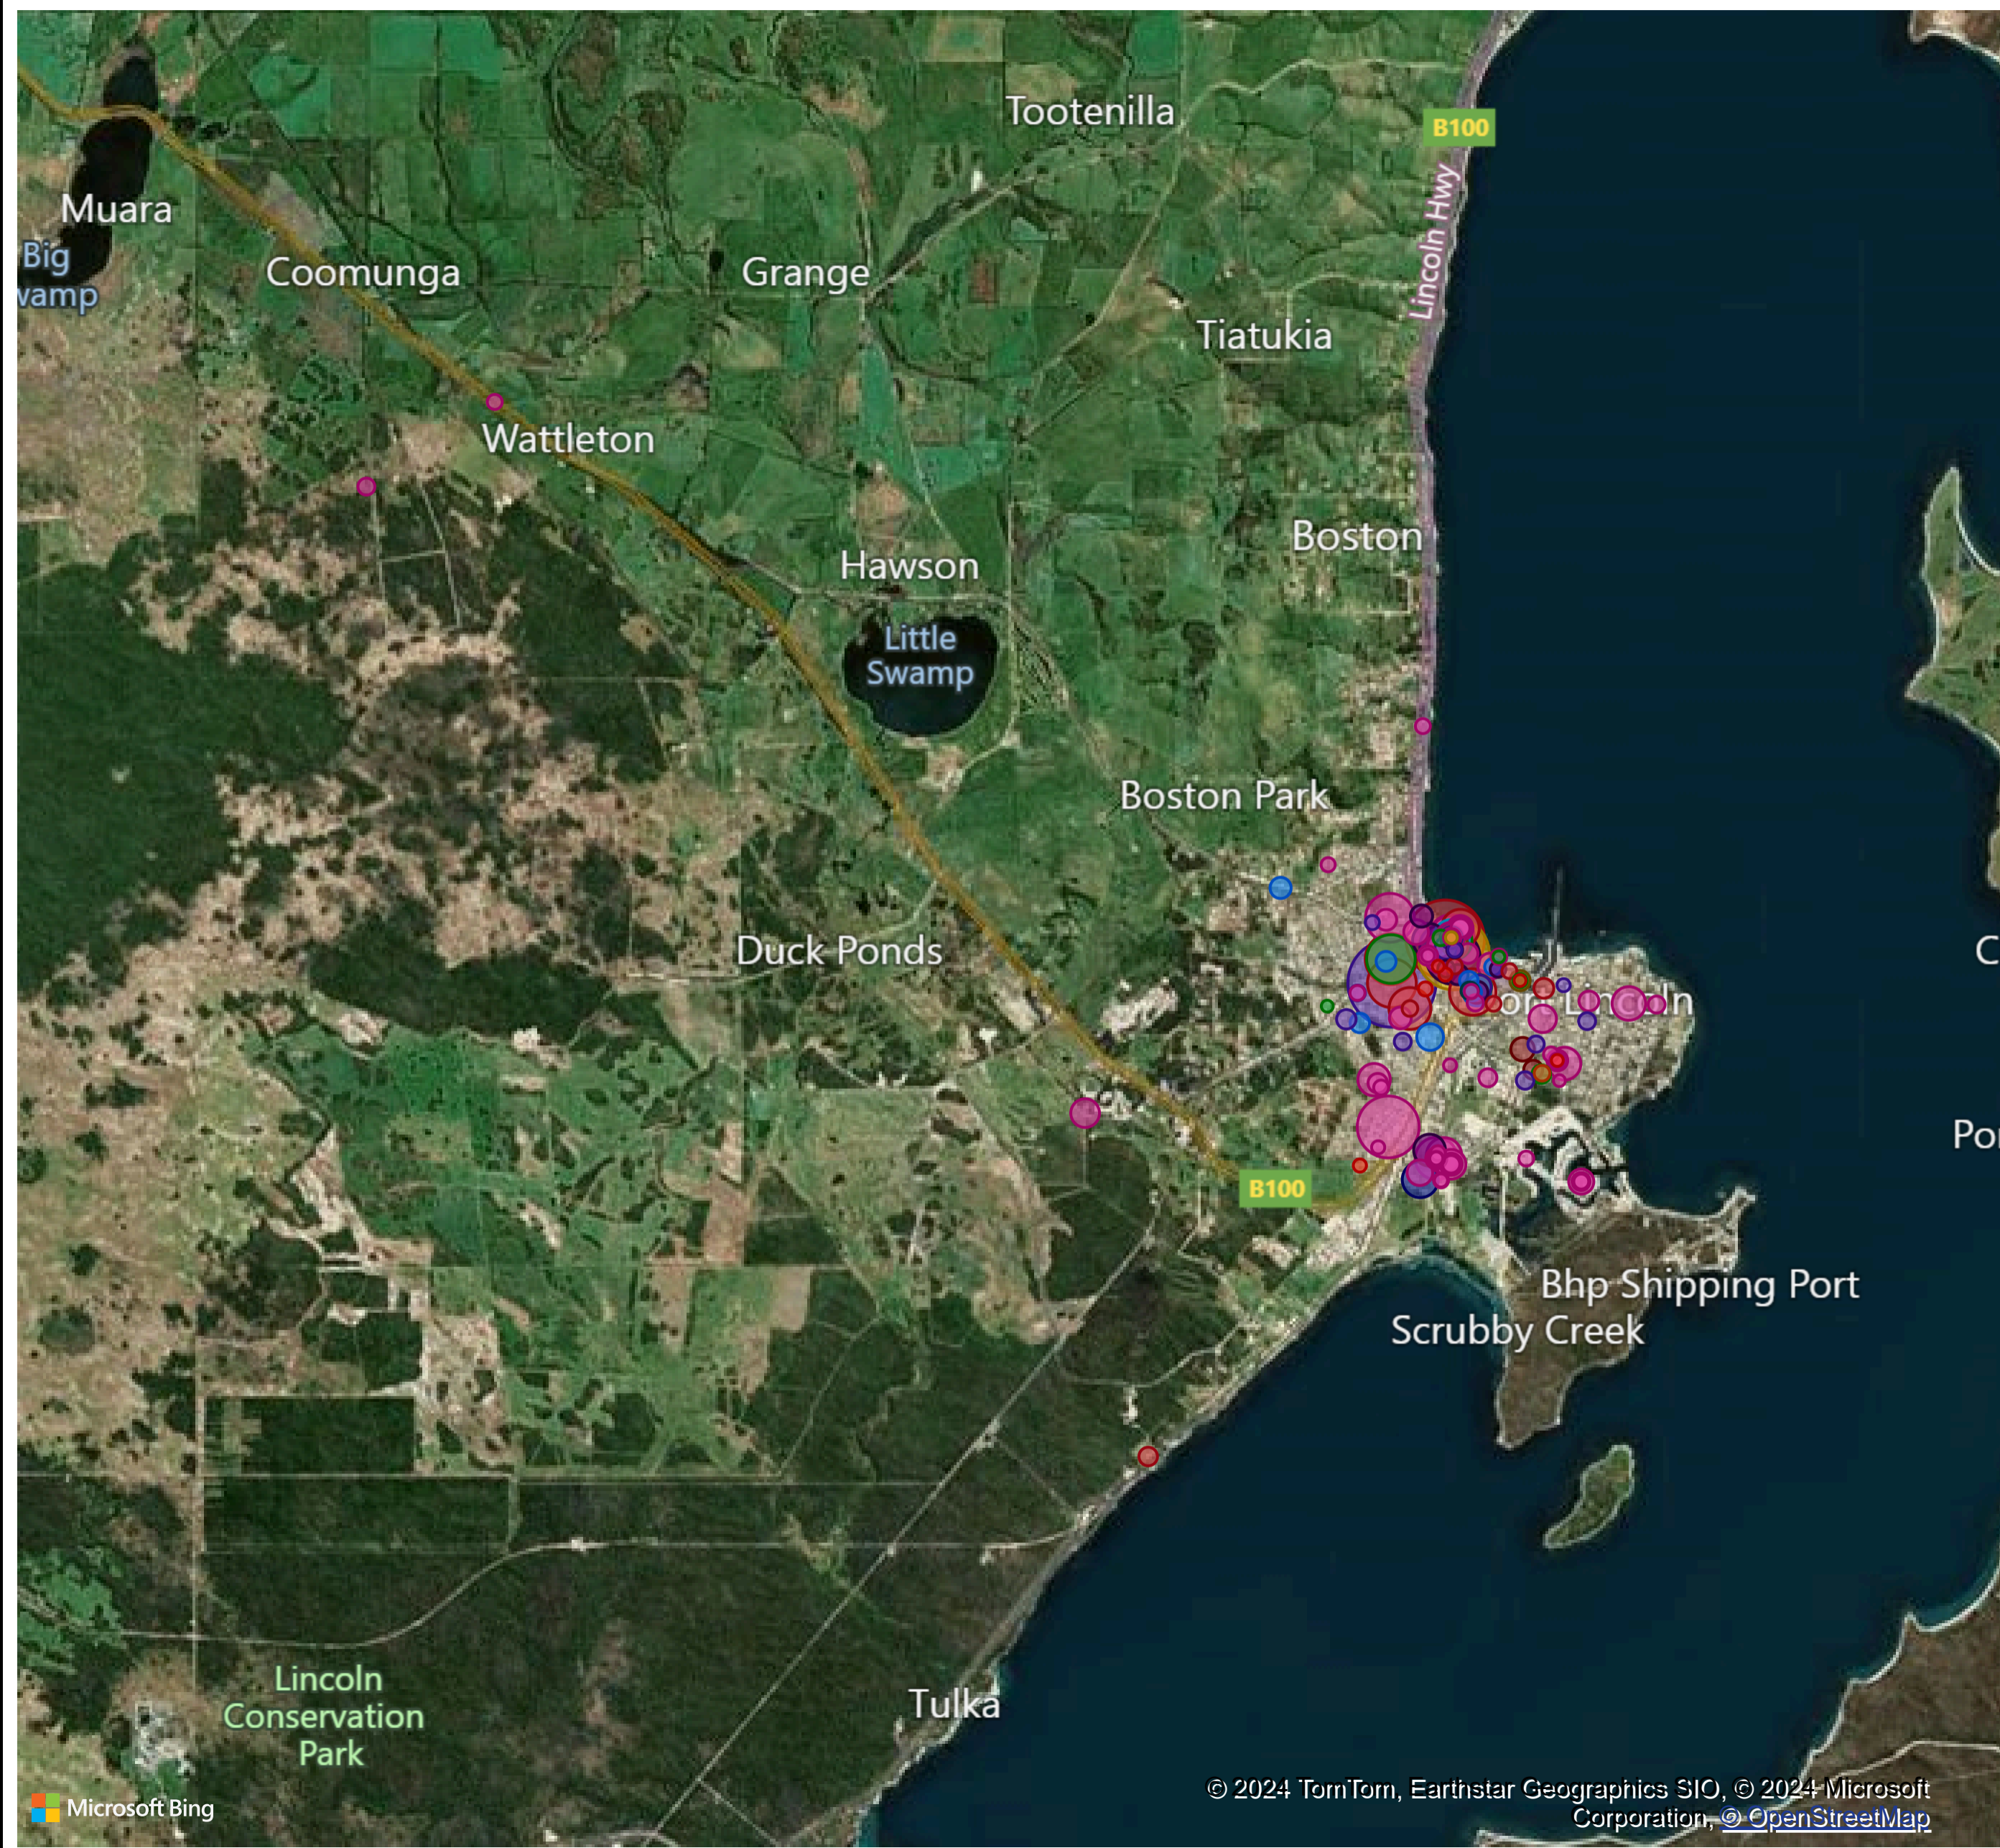

Report for City of Port Lincoln

Primary category ● Accom... ● Animals, ... ● Citizenshi... ● Communi... ● Commu... ● Education ● Employ...

Organization

Organization	Primary category
Zonta Club of Port Lincoln	Community Organisation
YTAP Port Lincoln	Rural Organisation & dev
Yarredi Services Inc.	Accommodation
WISE Employment Port Lincoln	Employment
Williams Funeral Services	Health & Disability
White Flat Hall Committee Inc.	Accommodation
West Coast Youth & Community Support Inc.	Accommodation
West Coast Swimming Club	Recreation
West Coast HomeCare	Recreation
Wayback Netball Club	Recreation
Wayback Football & Sporting Club Inc.	Recreation
Vanilla Rangers Netball Club	Recreation
Wanderers Hockey Club	Recreation
Vinnies - Port Lincoln	Material & Practical Need
Unity Hill Uniting Church	Religions & Philosophies
United Pentecostal Church - Port Lincoln	Religions & Philosophies

Suburb

- Coomunga
- North Shields
- Port Lincoln
- Tulka
- Tumby Bay

Primary Category

- Accommodation
- Animals, Birds
- Citizenship, Nationality
- Communication & Information Services
- Community Organisation & Development
- Education
- Employment
- Environment & Heritage
- Finance, Income, Business
- Government
- Health & Disability
- Material & Practical Needs
- Personal & Family Support
- Public Safety